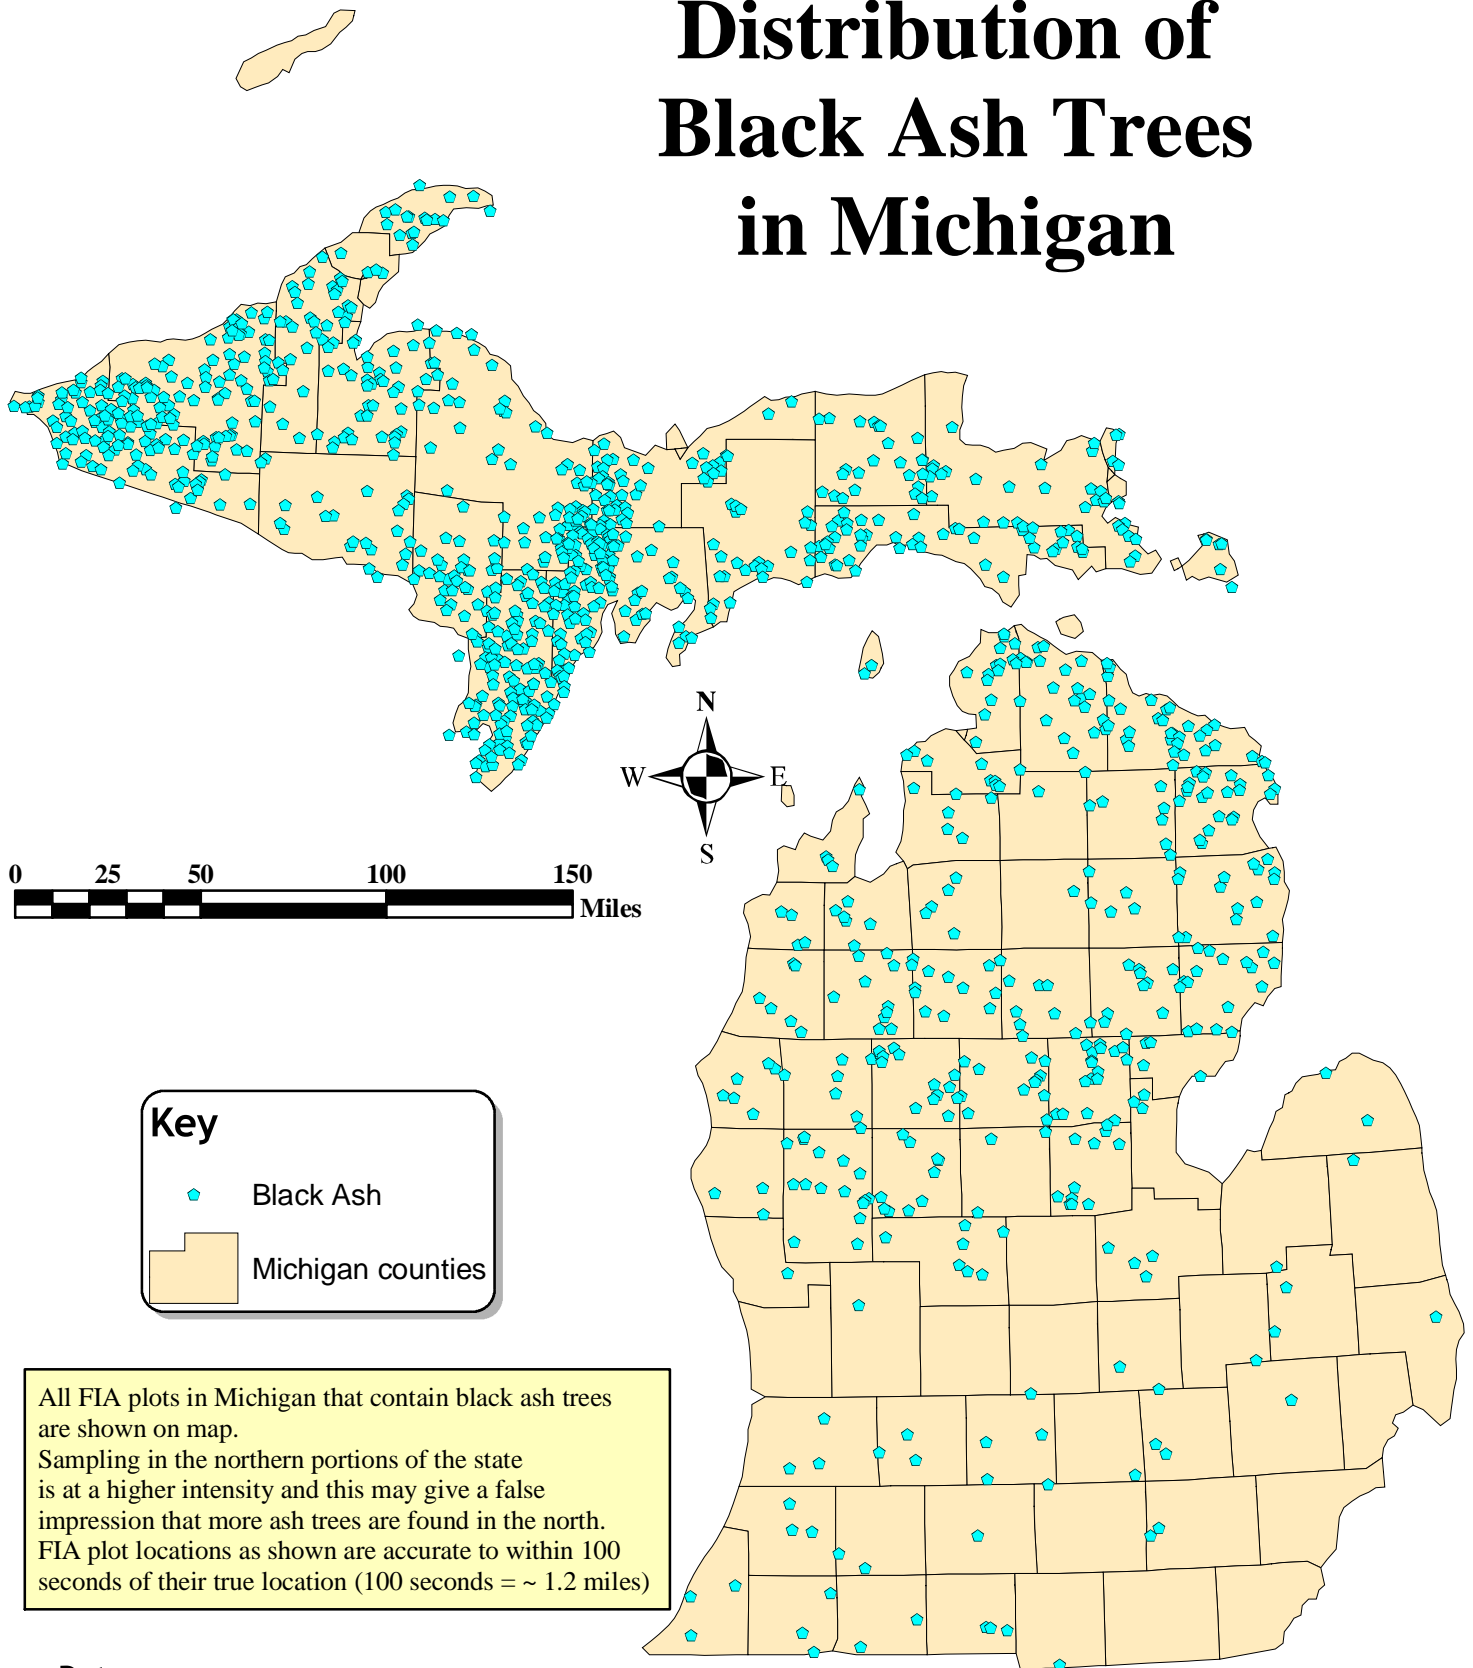

Distribution of Black Ash Trees in Michigan

Key

- Black Ash
- Michigan counties

All FIA plots in Michigan that contain black ash trees are shown on map. Sampling in the northern portions of the state is at a higher intensity and this may give a false impression that more ash trees are found in the north. FIA plot locations as shown are accurate to within 100 seconds of their true location (100 seconds = ~ 1.2 miles)

Data source:
U.S. Forest Service
Forest Inventory and Analysis
(FIA) data for Michigan, 1993

Ecological Monitoring and Mapping Lab
School of Forest Resources & Environmental Science
Michigan Tech University
Houghton MI 49931-1295 USA

Map date: November 2003 M. Hyslop

<http://forest.mtu.edu/>