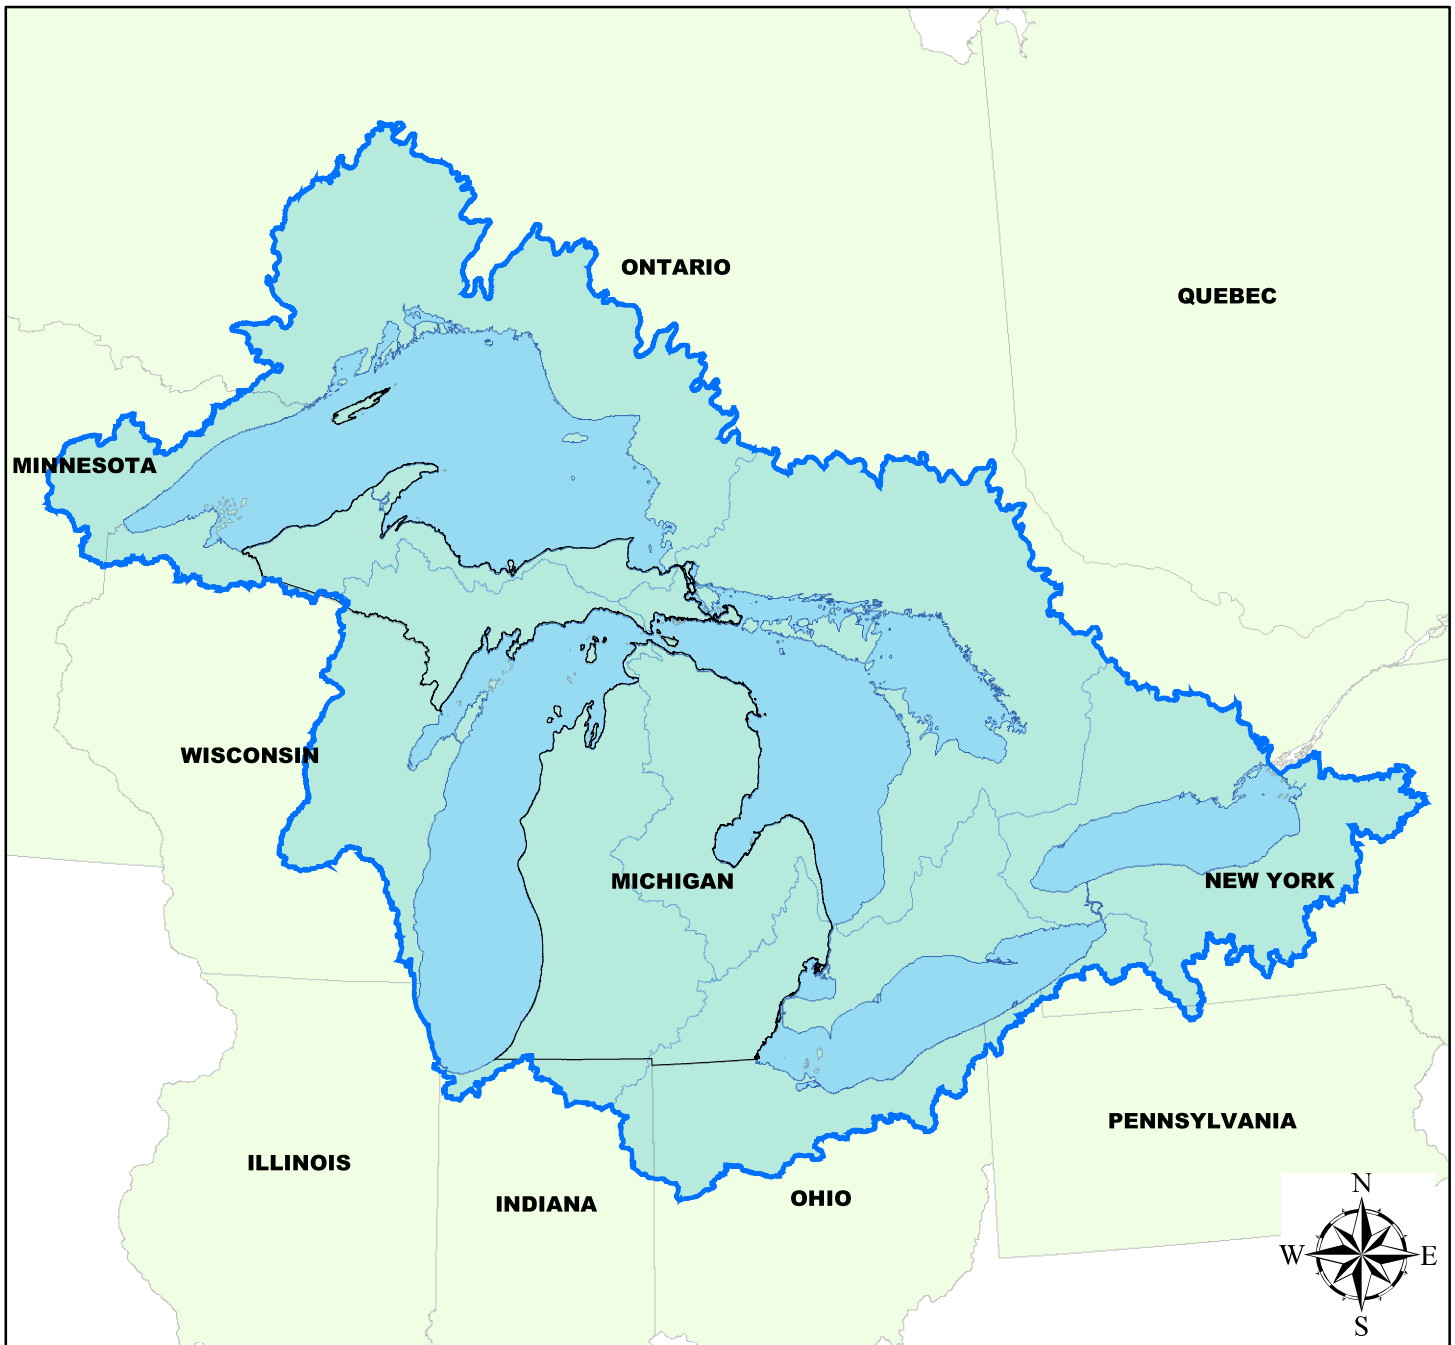

The Great Lakes Basin

Data source:
 State, province, and watershed boundaries from the Great Lakes Commission
<http://www.great-lakes.net/>

Key

-  Great Lakes Watershed
-  Great Lakes sub-basins
-  Michigan
-  Great Lakes
-  Great Lakes political boundaries

Ecological Monitoring and Mapping Lab
 Forest Resources & Environmental Science
 Michigan Tech University
 Houghton MI 49931-1295