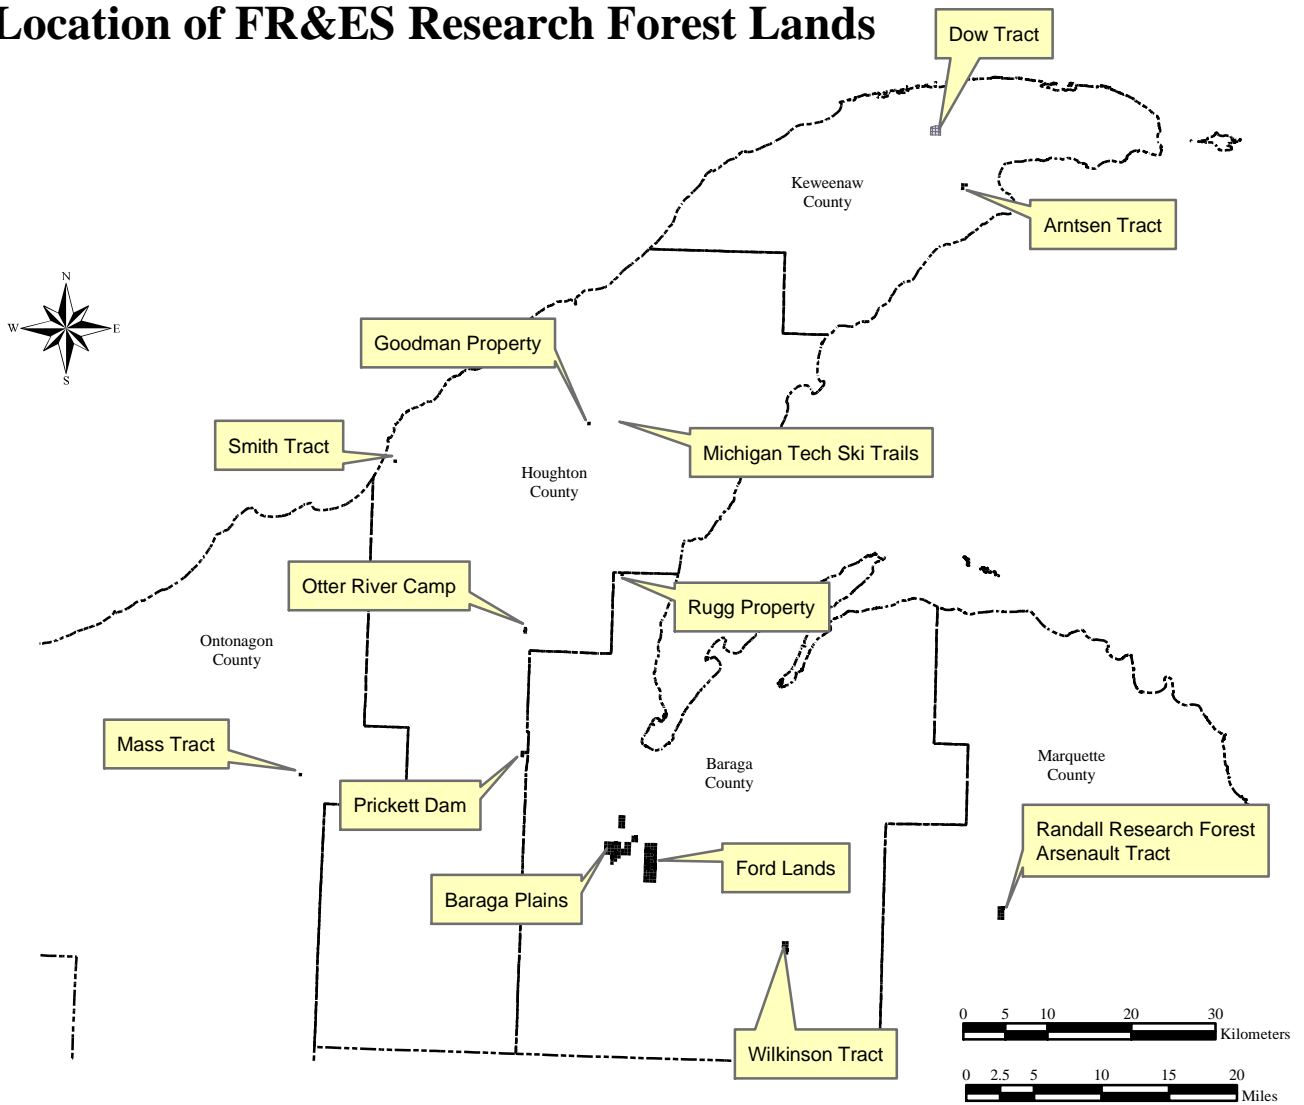

Location of FR&ES Research Forest Lands

Name	Acres	Hectares
Baraga Plains	1894	767
Ford Lands	1790	724
Michigan Tech Ski Trails	606	245
Randall Research Forest	320	130
Dow Tract	315	127
Wilkinson Tract	238	96
Prickett Dam	126	51
Arntsen Tract	119	48
Smith Tract	40	16
Arsenault Tract	40	16
Mass Tract	40	16
Rugg Property	38	15
Otter River Camp	20	8
Goodman Property	15	6

Ecological Monitoring and Mapping Lab
 Forest Resources & Environmental Science
 Michigan Technological University
 Houghton, MI 49931-1295 USA

<http://forest.mtu.edu/>

Map date: June 2003 M. D. Hyslop

Total: 5600 Acres

*acreage totals calculated using quarter-quarter section (QQS) GIS data from Michigan DNR